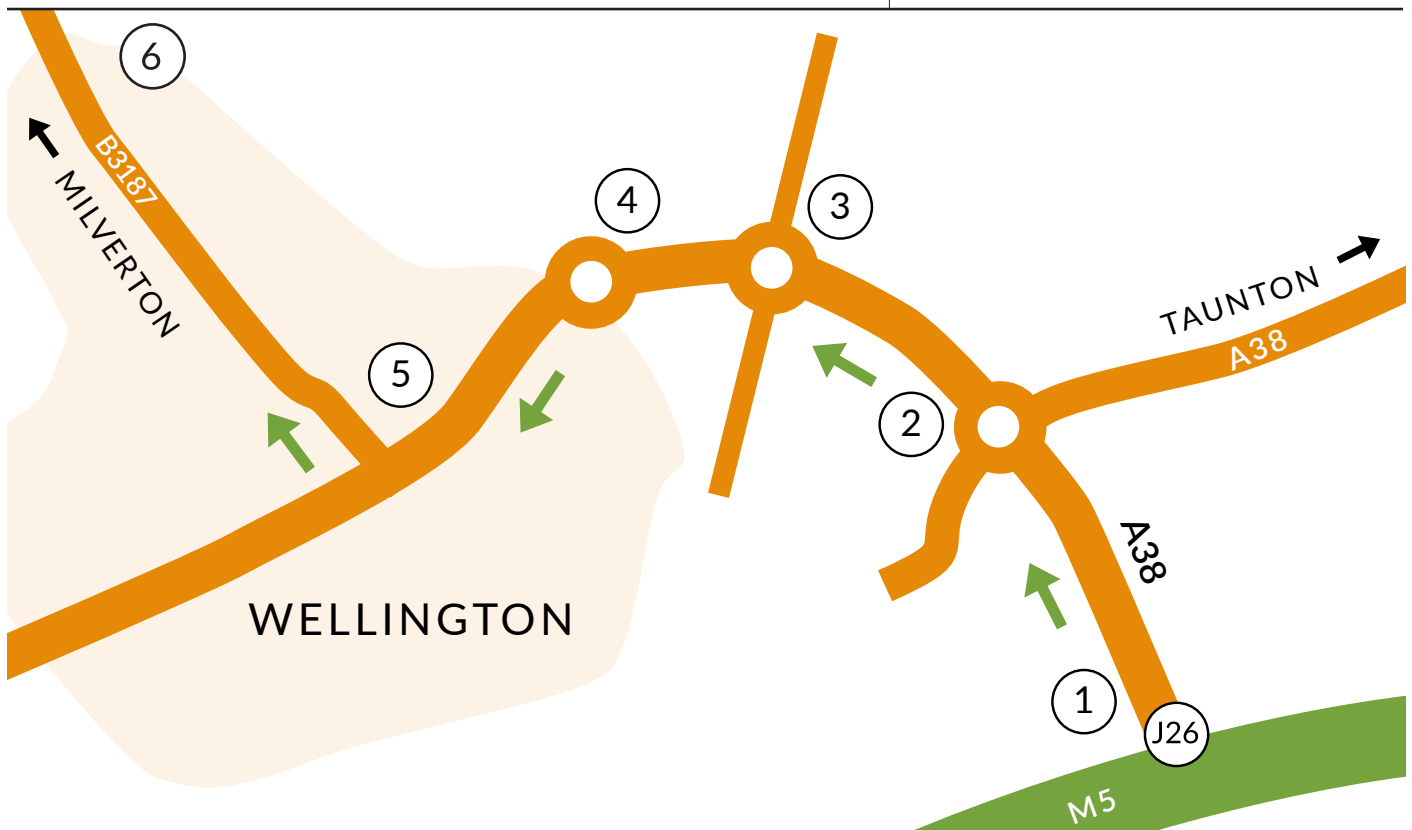

Directions for delivery vehicles/lorries to Lowmoor Industrial Estate

Unit 6, Lowmoor Industrial Estate, Tonedale, Wellington TA21 0AZ, UK

Our Lowmoor Goods In/Out Hub is only accessible between 8.30am-4pm Monday to Thursday and 8.30am-3pm on Fridays. All deliveries **MUST** be booked in using the process outlined below, and any deliveries collections outside of opening hours will be available by prior arrangement only.

Deliveries arriving after 15th July that have not been booked in, may be refused.

If you are travelling via the M5, the simplest way to find us is:

- 1 Leave the M5 at junction 26 (Wellington)
- 2 At the roundabout, follow signs to Wellington
- 3 After half a mile you will reach a roundabout - take the second exit (Wellington)
- 4 After half a mile you will reach another roundabout - again take the second exit (Wellington)
- 5 At the second set of traffic lights in Wellington, turn right onto North Street - the B3187 (signposted to Milverton)
- 6 After approximately one mile, you will see the entrance to the Lowmoor Industrial Estate on your right hand side
- 7 Our warehouse is the fourth building on the right hand side after 350m